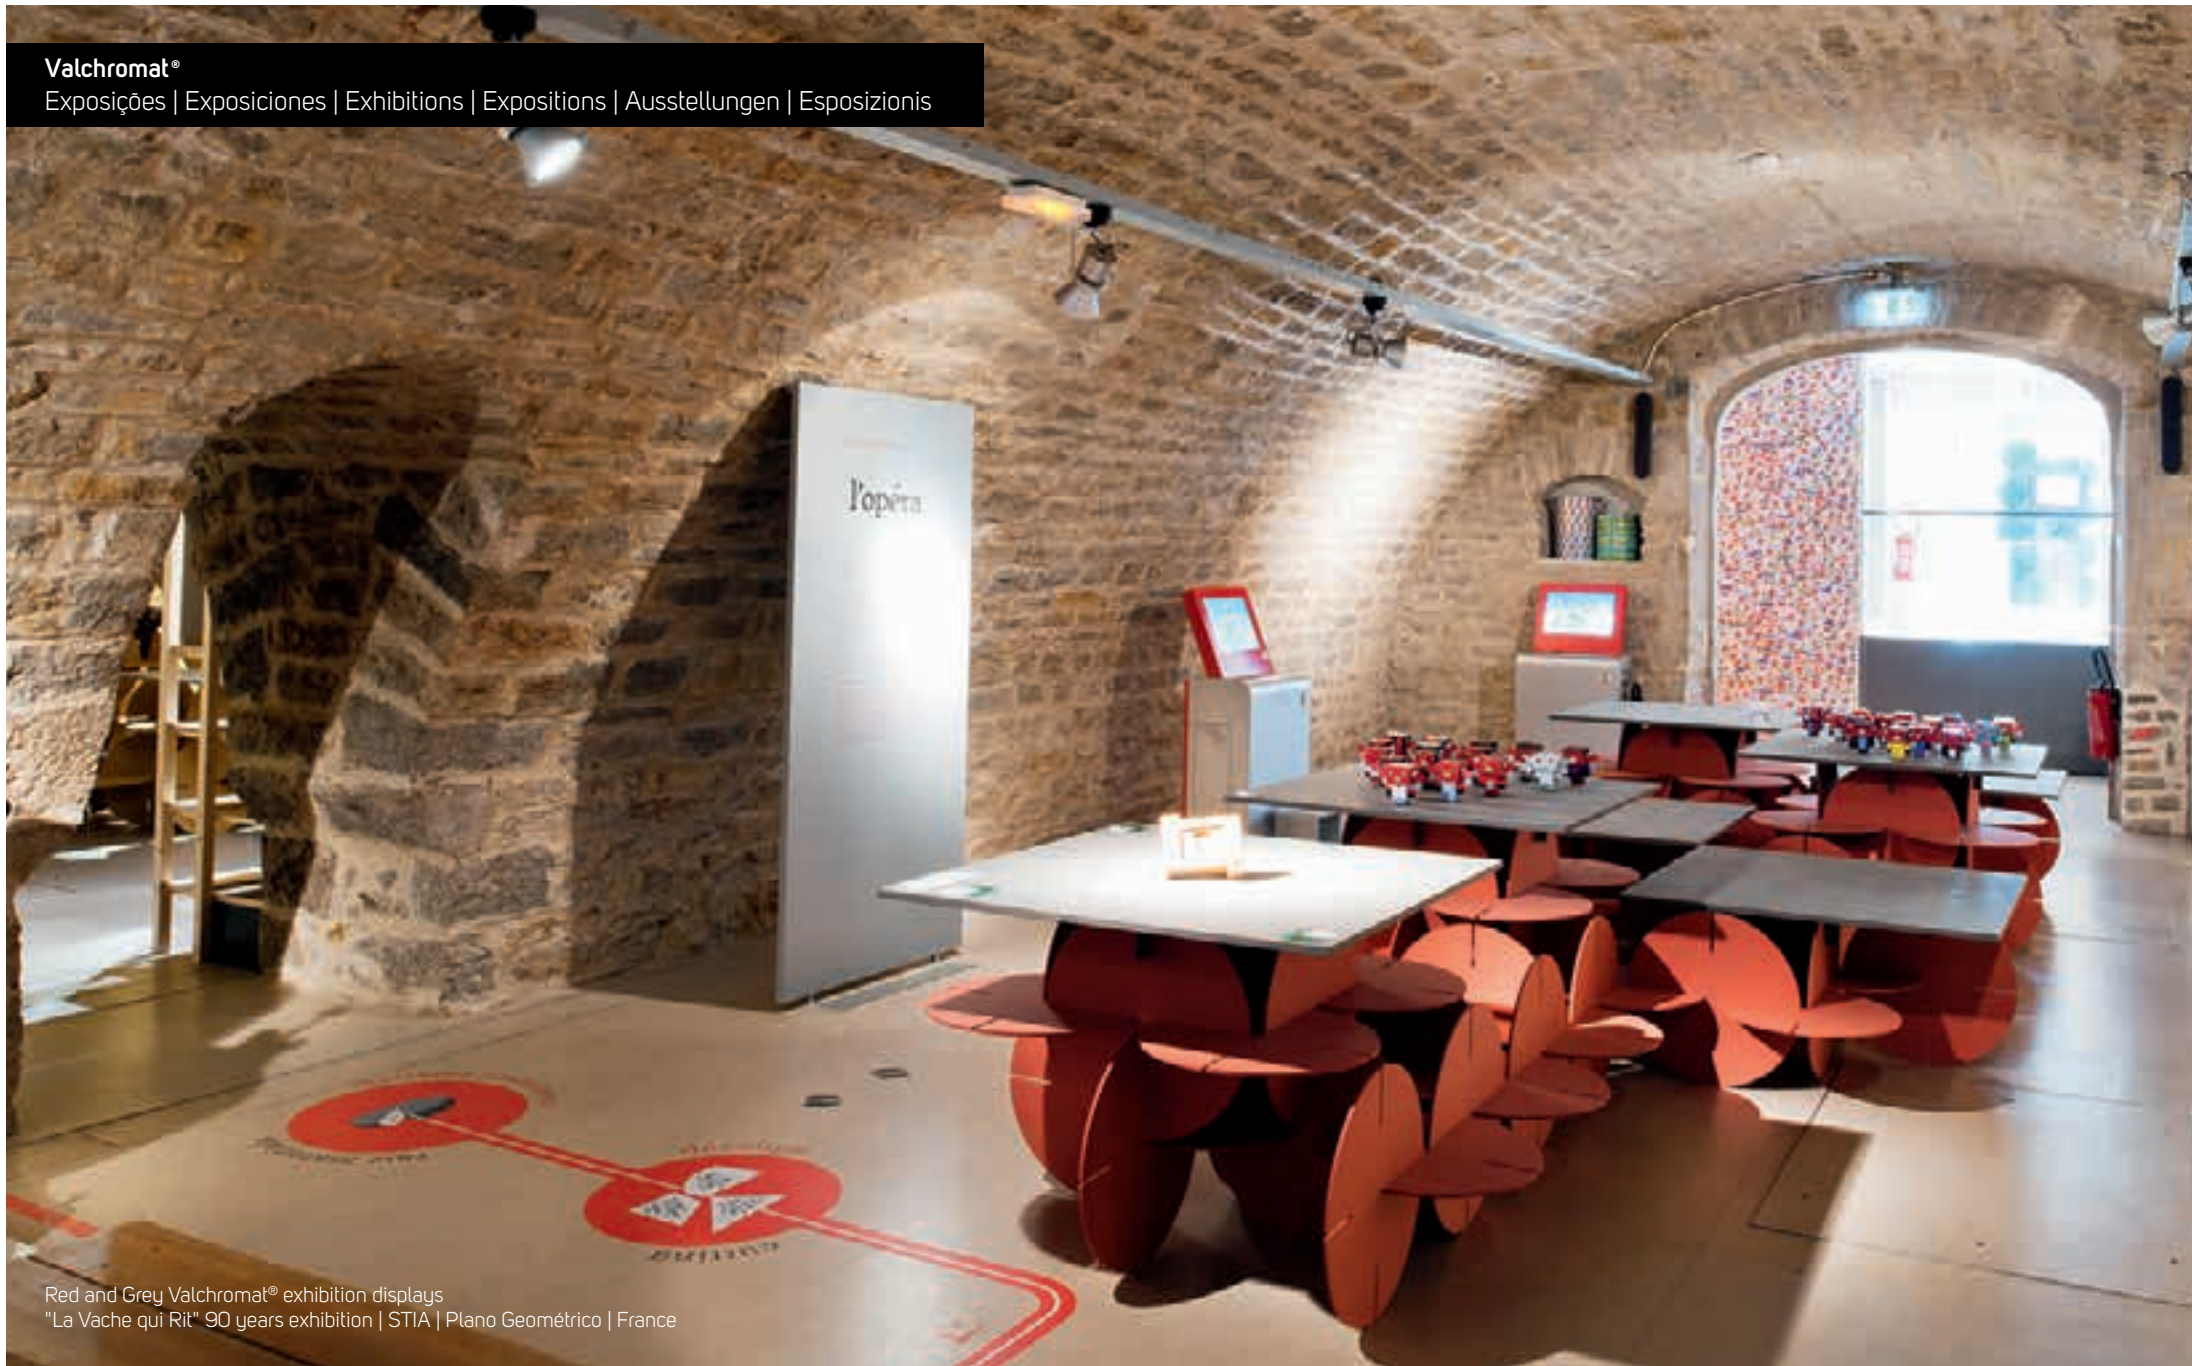

Red and Grey Valchromat® exhibition displays
"La Vache qui Rit" 90 years exhibition | STIA | Plano Geométrico | France