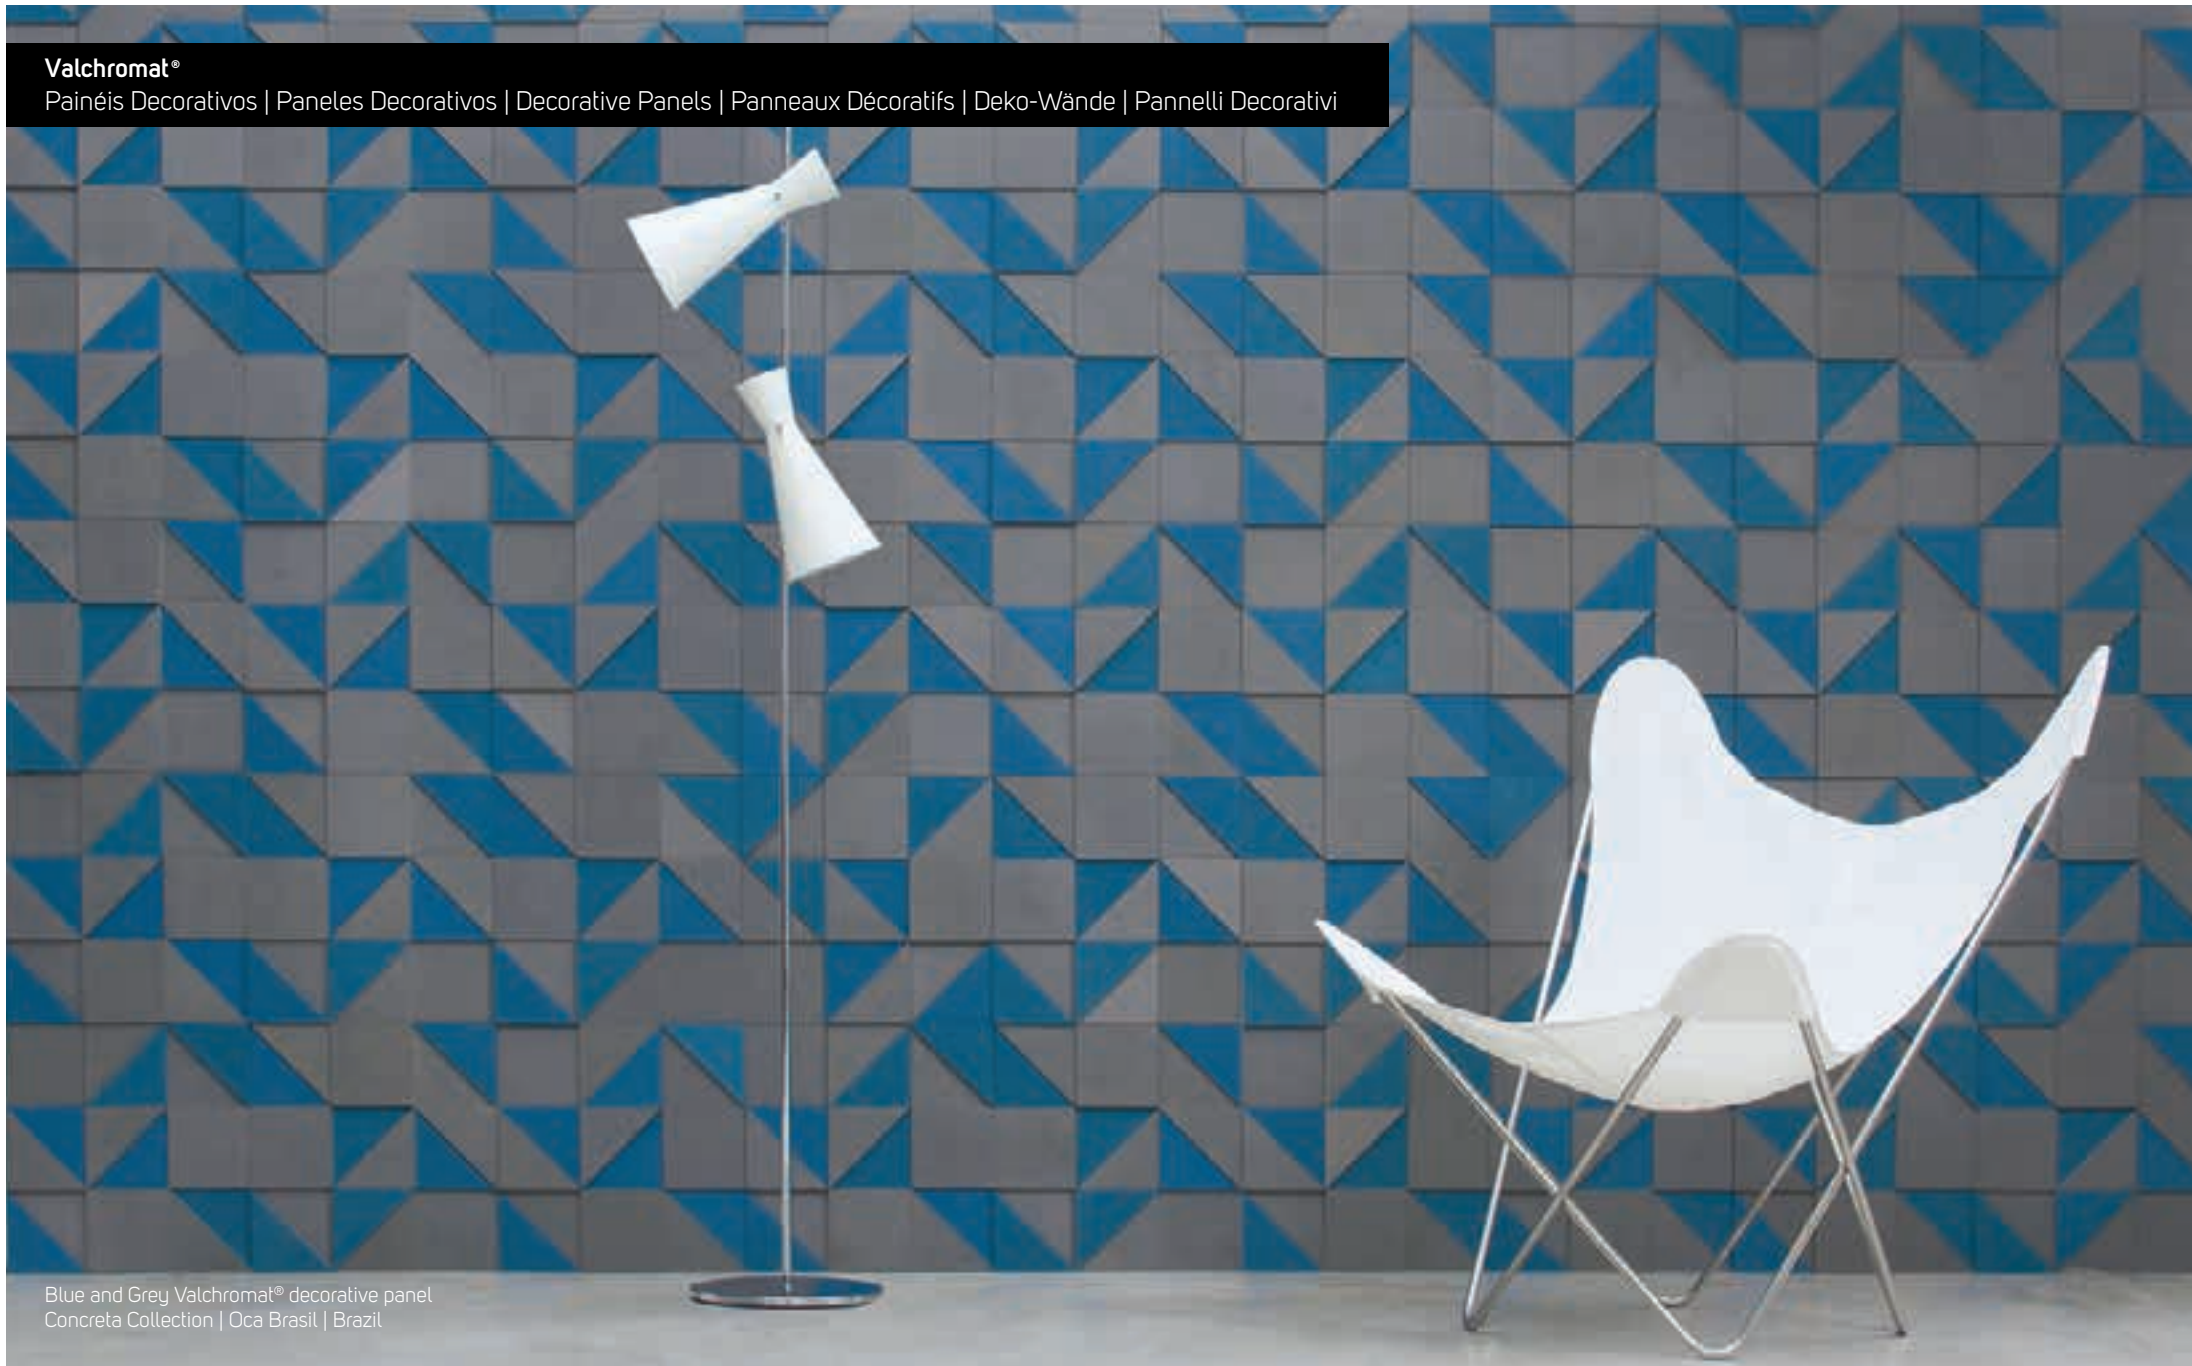

Blue and Grey Valchromat® decorative panel
Concreta Collection | Oca Brasil | Brazil