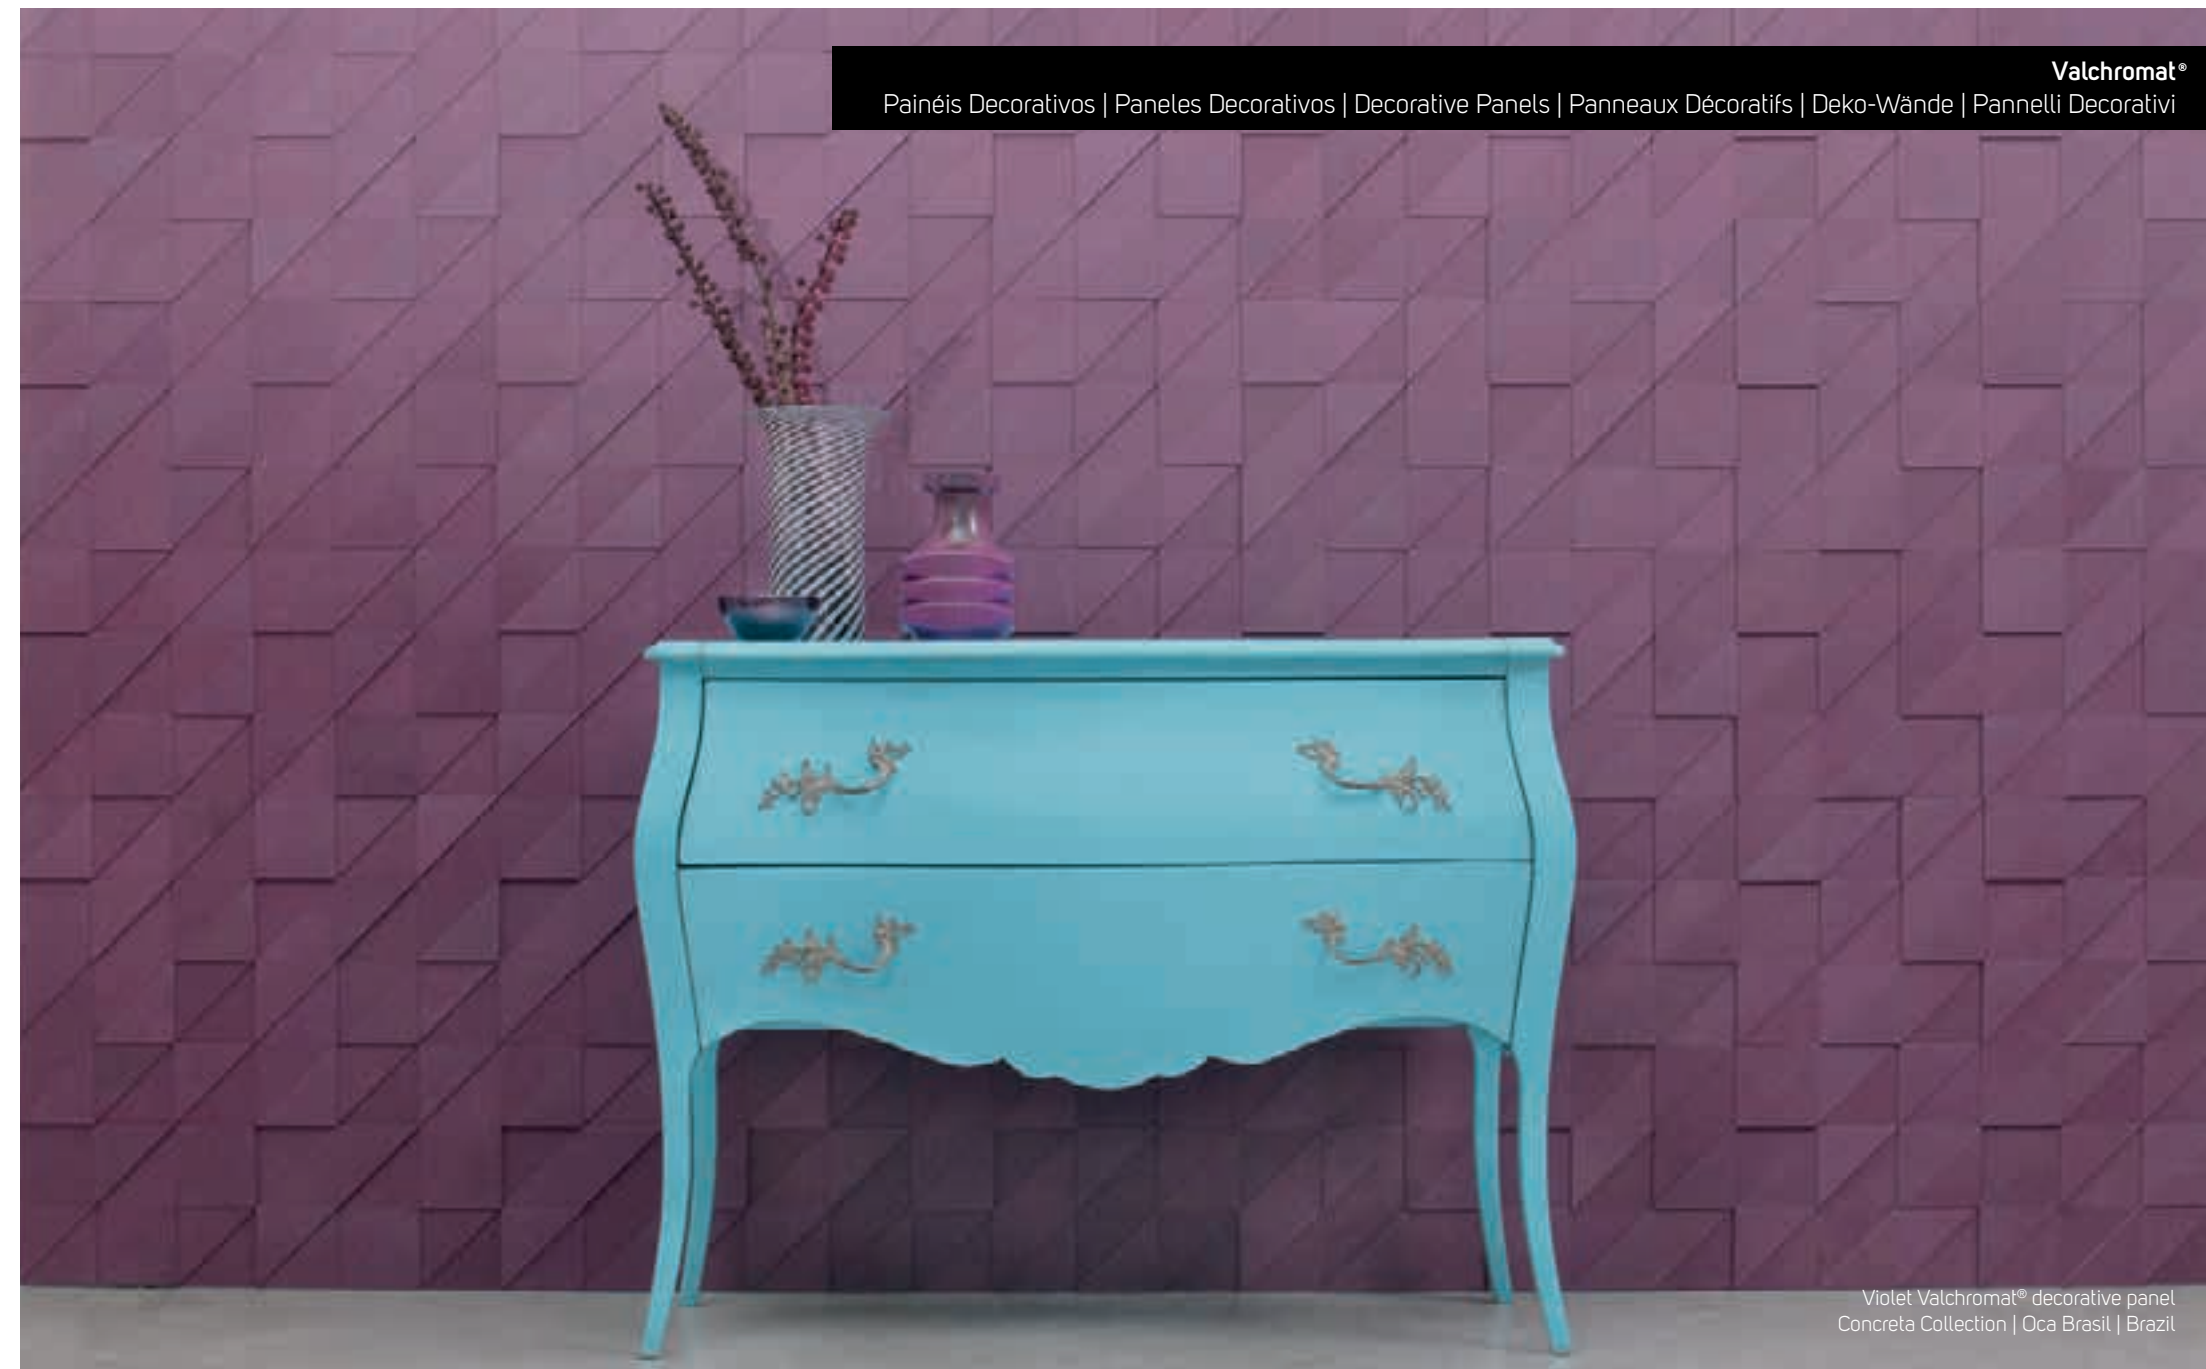

Violet Valchromat® decorative panel
Concreta Collection | Oca Brasil | Brazil