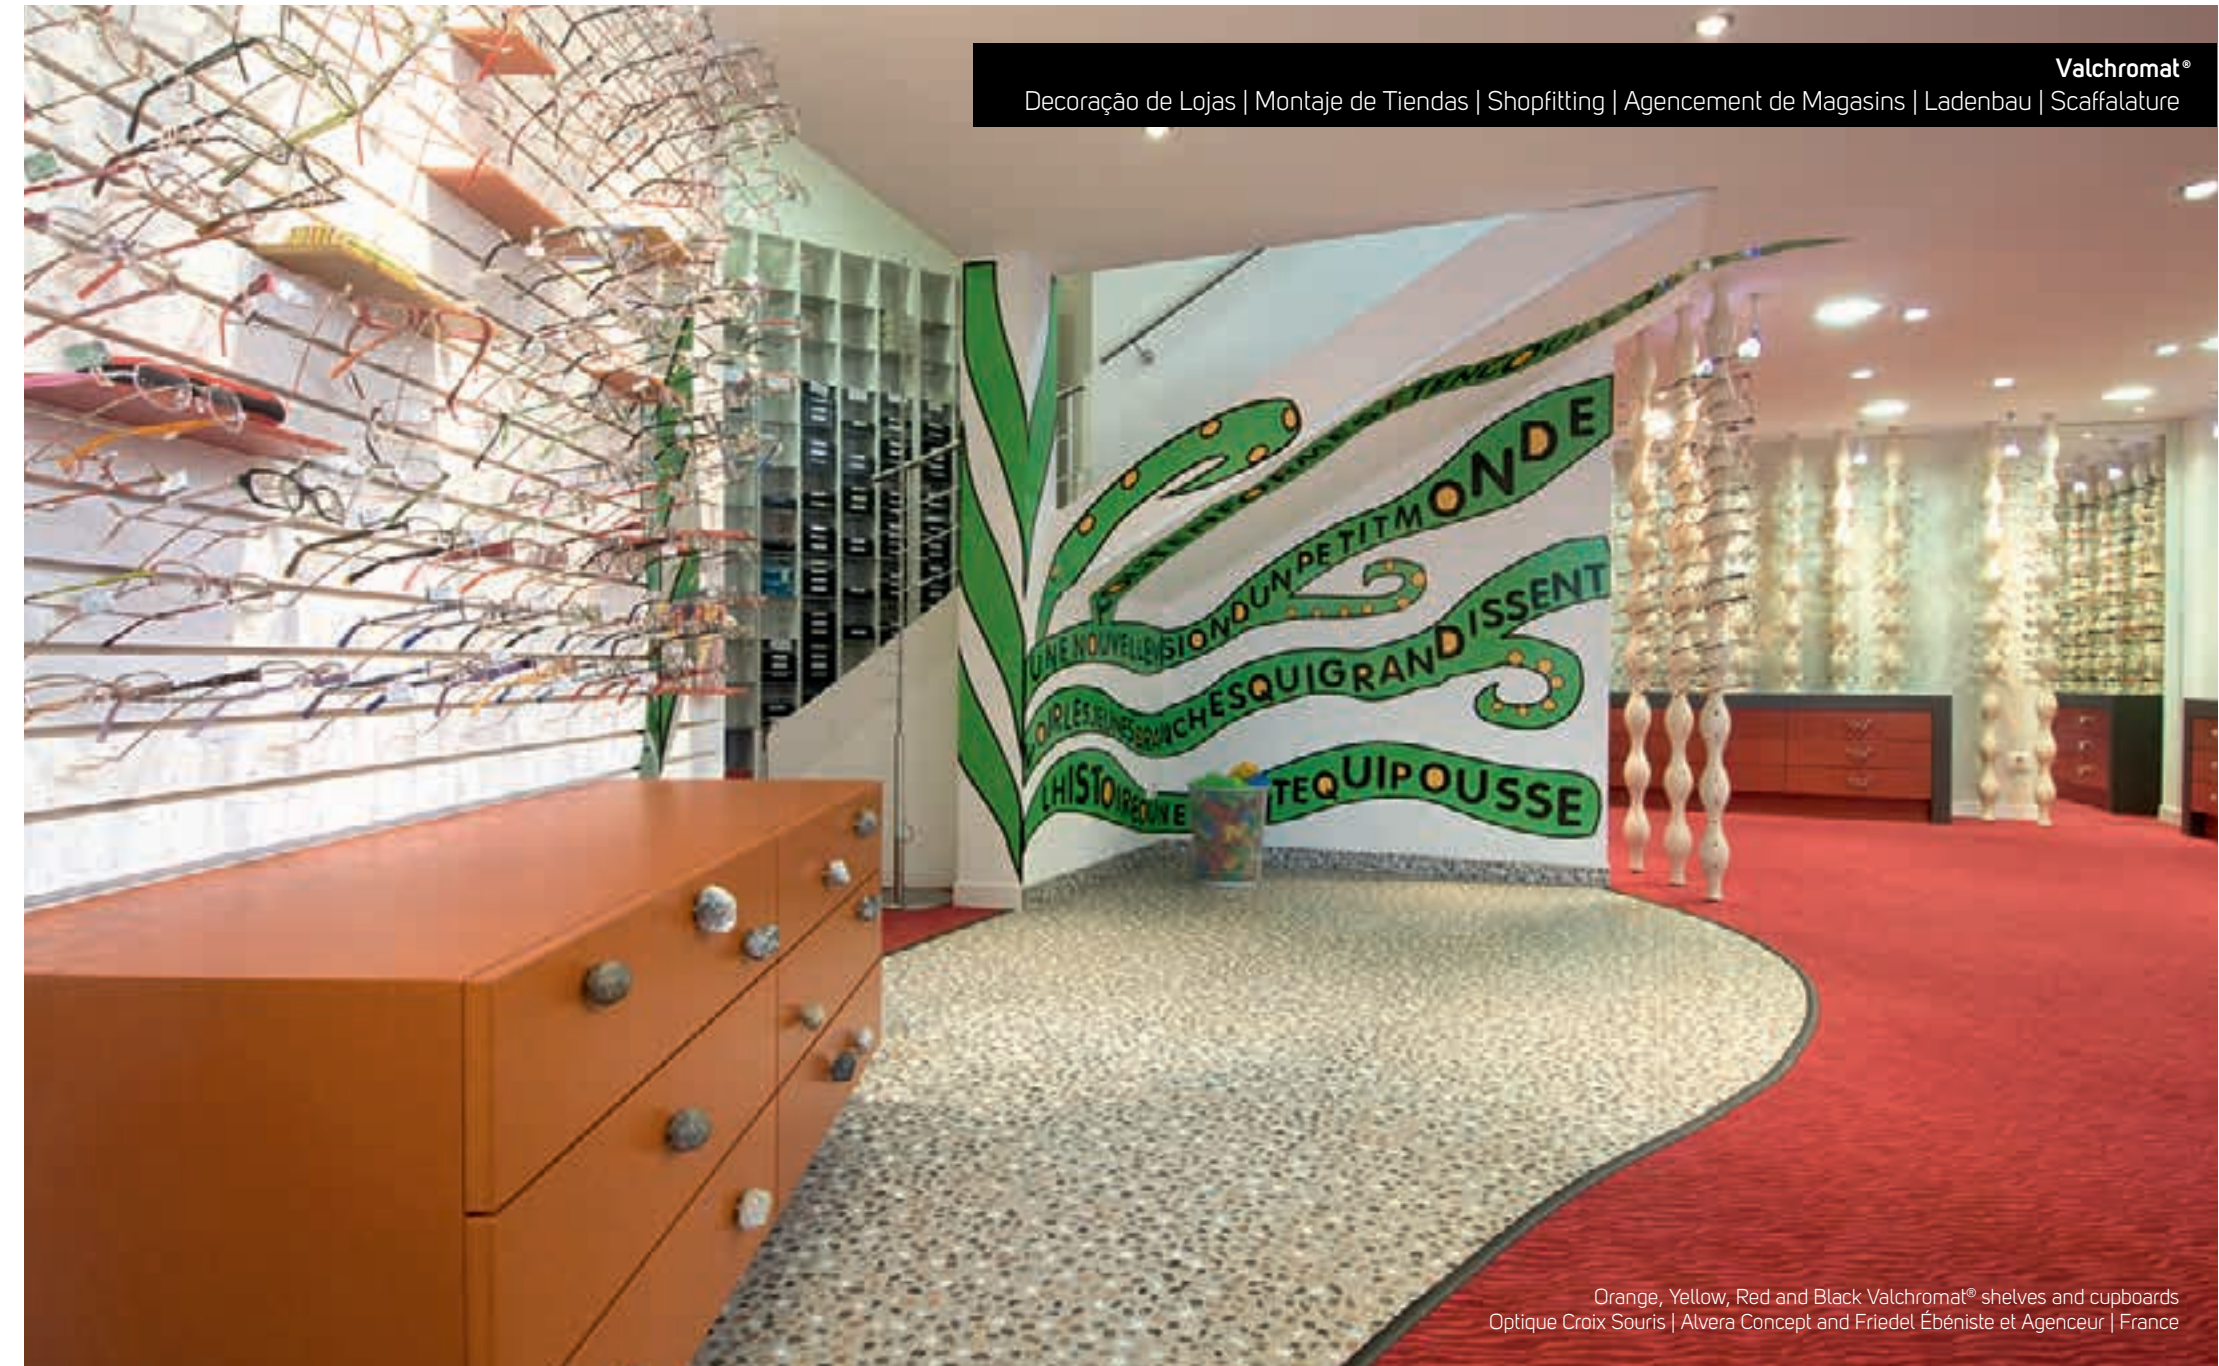

Black Valchromat® walls and doors
Brighton Implant Clinic & Advanced Dentistry | Pedra Silva Arquitectos | United Kingdom

Orange, Yellow, Red and Black Valchromat® shelves and cupboards
Optique Croix Souris | Alvera Concept and Friedel Ébéniste et Agenceur | France